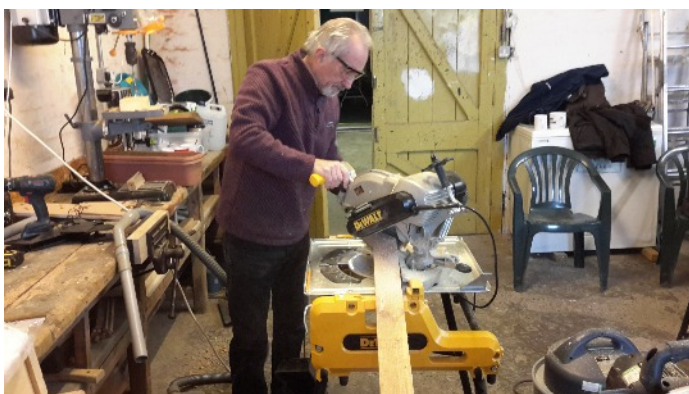

Felixstowe Men's Shed

Showing Workshop Environment

Showing the workshop layout. Since then considerably more equipment has arrived.

The DeWalt Flip Saw has become the heart of the workshop, excellent in a small space.

Our lady member shows the repair to the Dumb Waiter from home

Members assemble the prototype Swift Box for Felixstowe Town Council